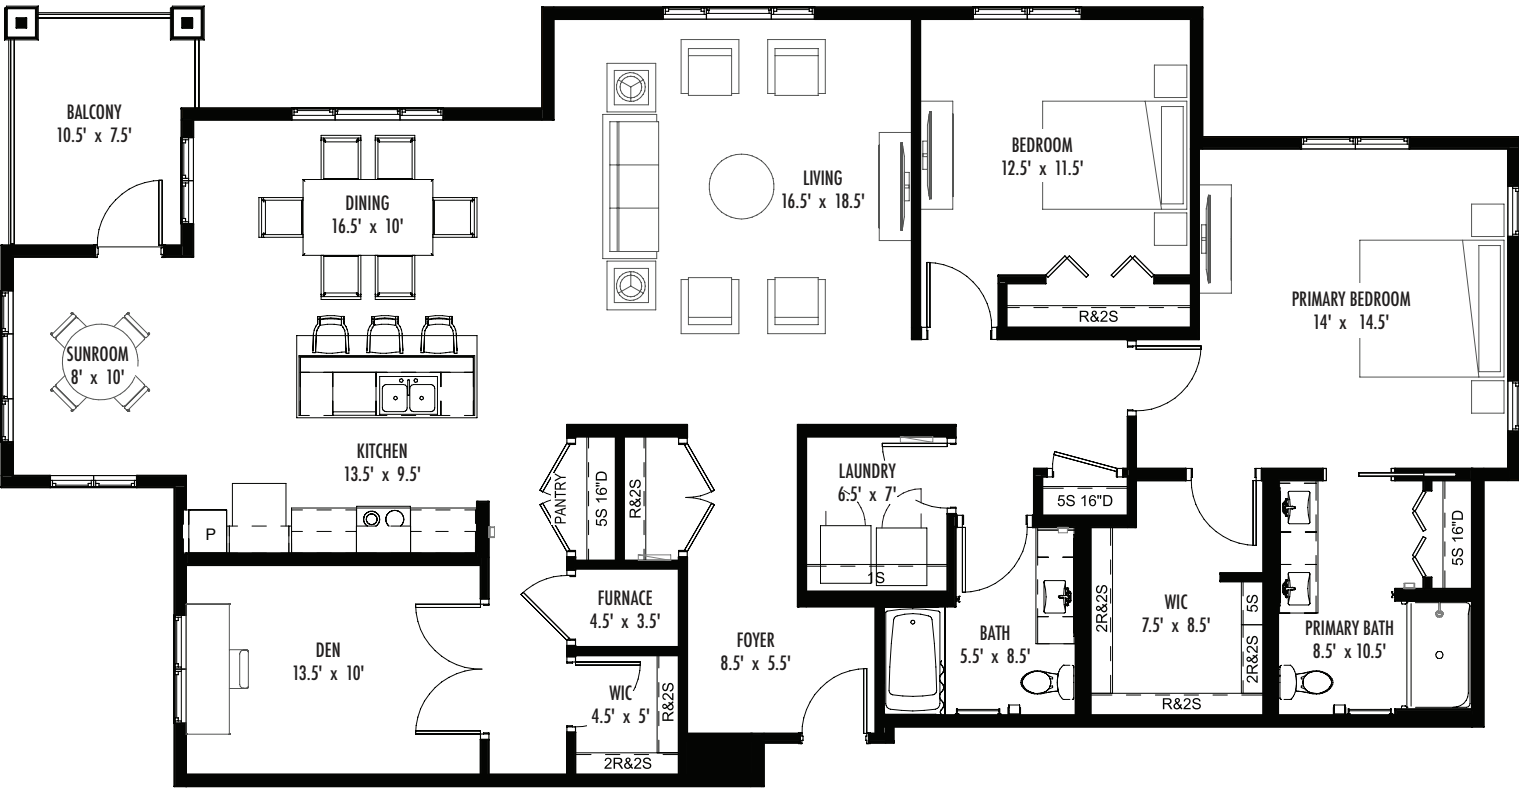

# WALLY FUNK

Two Bedroom + Den | Two Bathroom  
1,934 Sq Ft

Actual dimensions may vary.  
Plans are subject to change without notice.  
Current version dated 05/31/23.